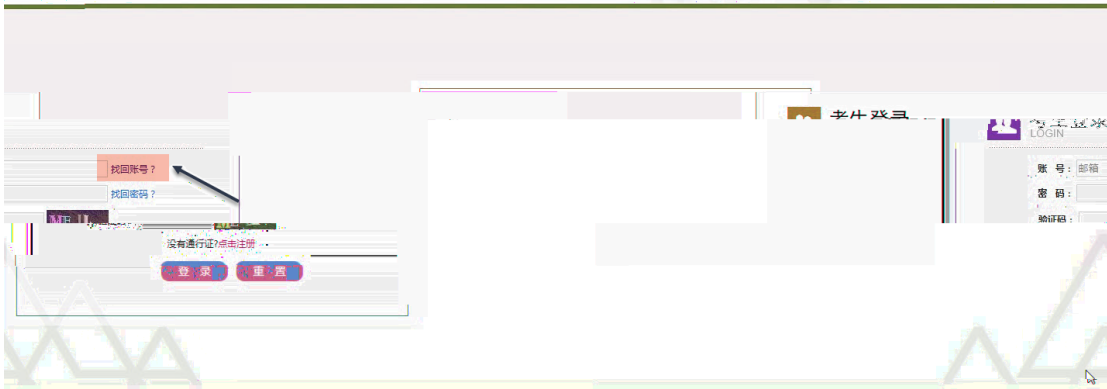

全国大学英语四、六级考试 (CET)

客服电话

010-62987880